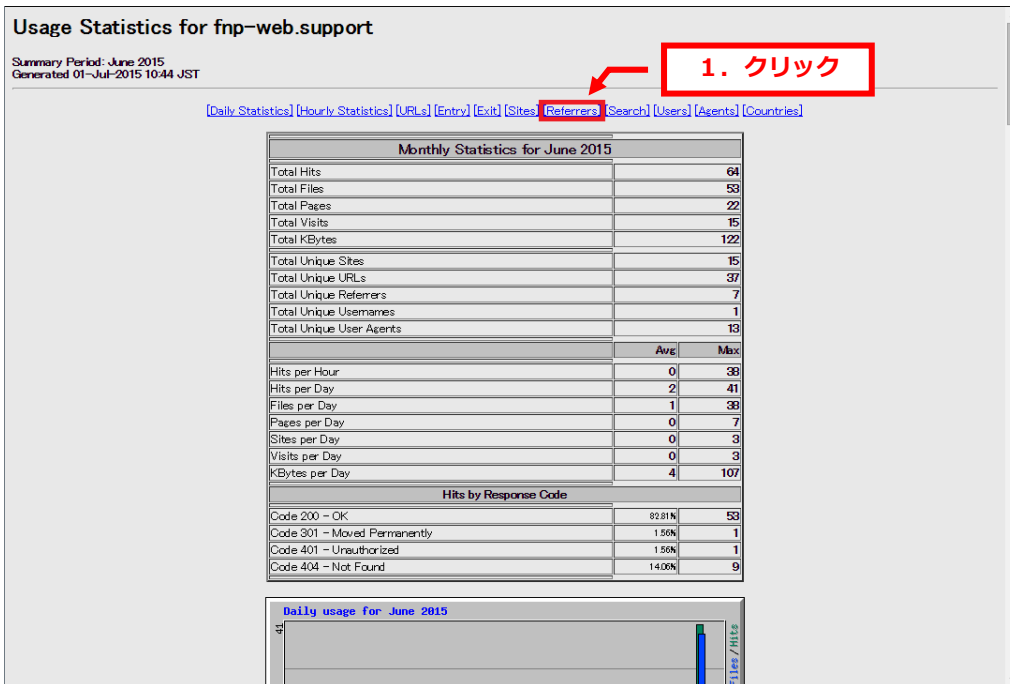

3. 9. Referrers(リンク元統計)

1.

「Referrers」をクリックします。

2.

訪問者がどのページからアクセスしてきたか、リンク元のページの上位が表示されます。

Top 4 of 7 Total Referrers		
#	Hits	Referrer
1	22 34.38%	(Direct Request)
2	2 3.12%	http://whois.domeintools.com/fnp-web.support
3	2 3.12%	http://www.fnp-web.support
4	1 1.56%	http://burger-imperia.com/